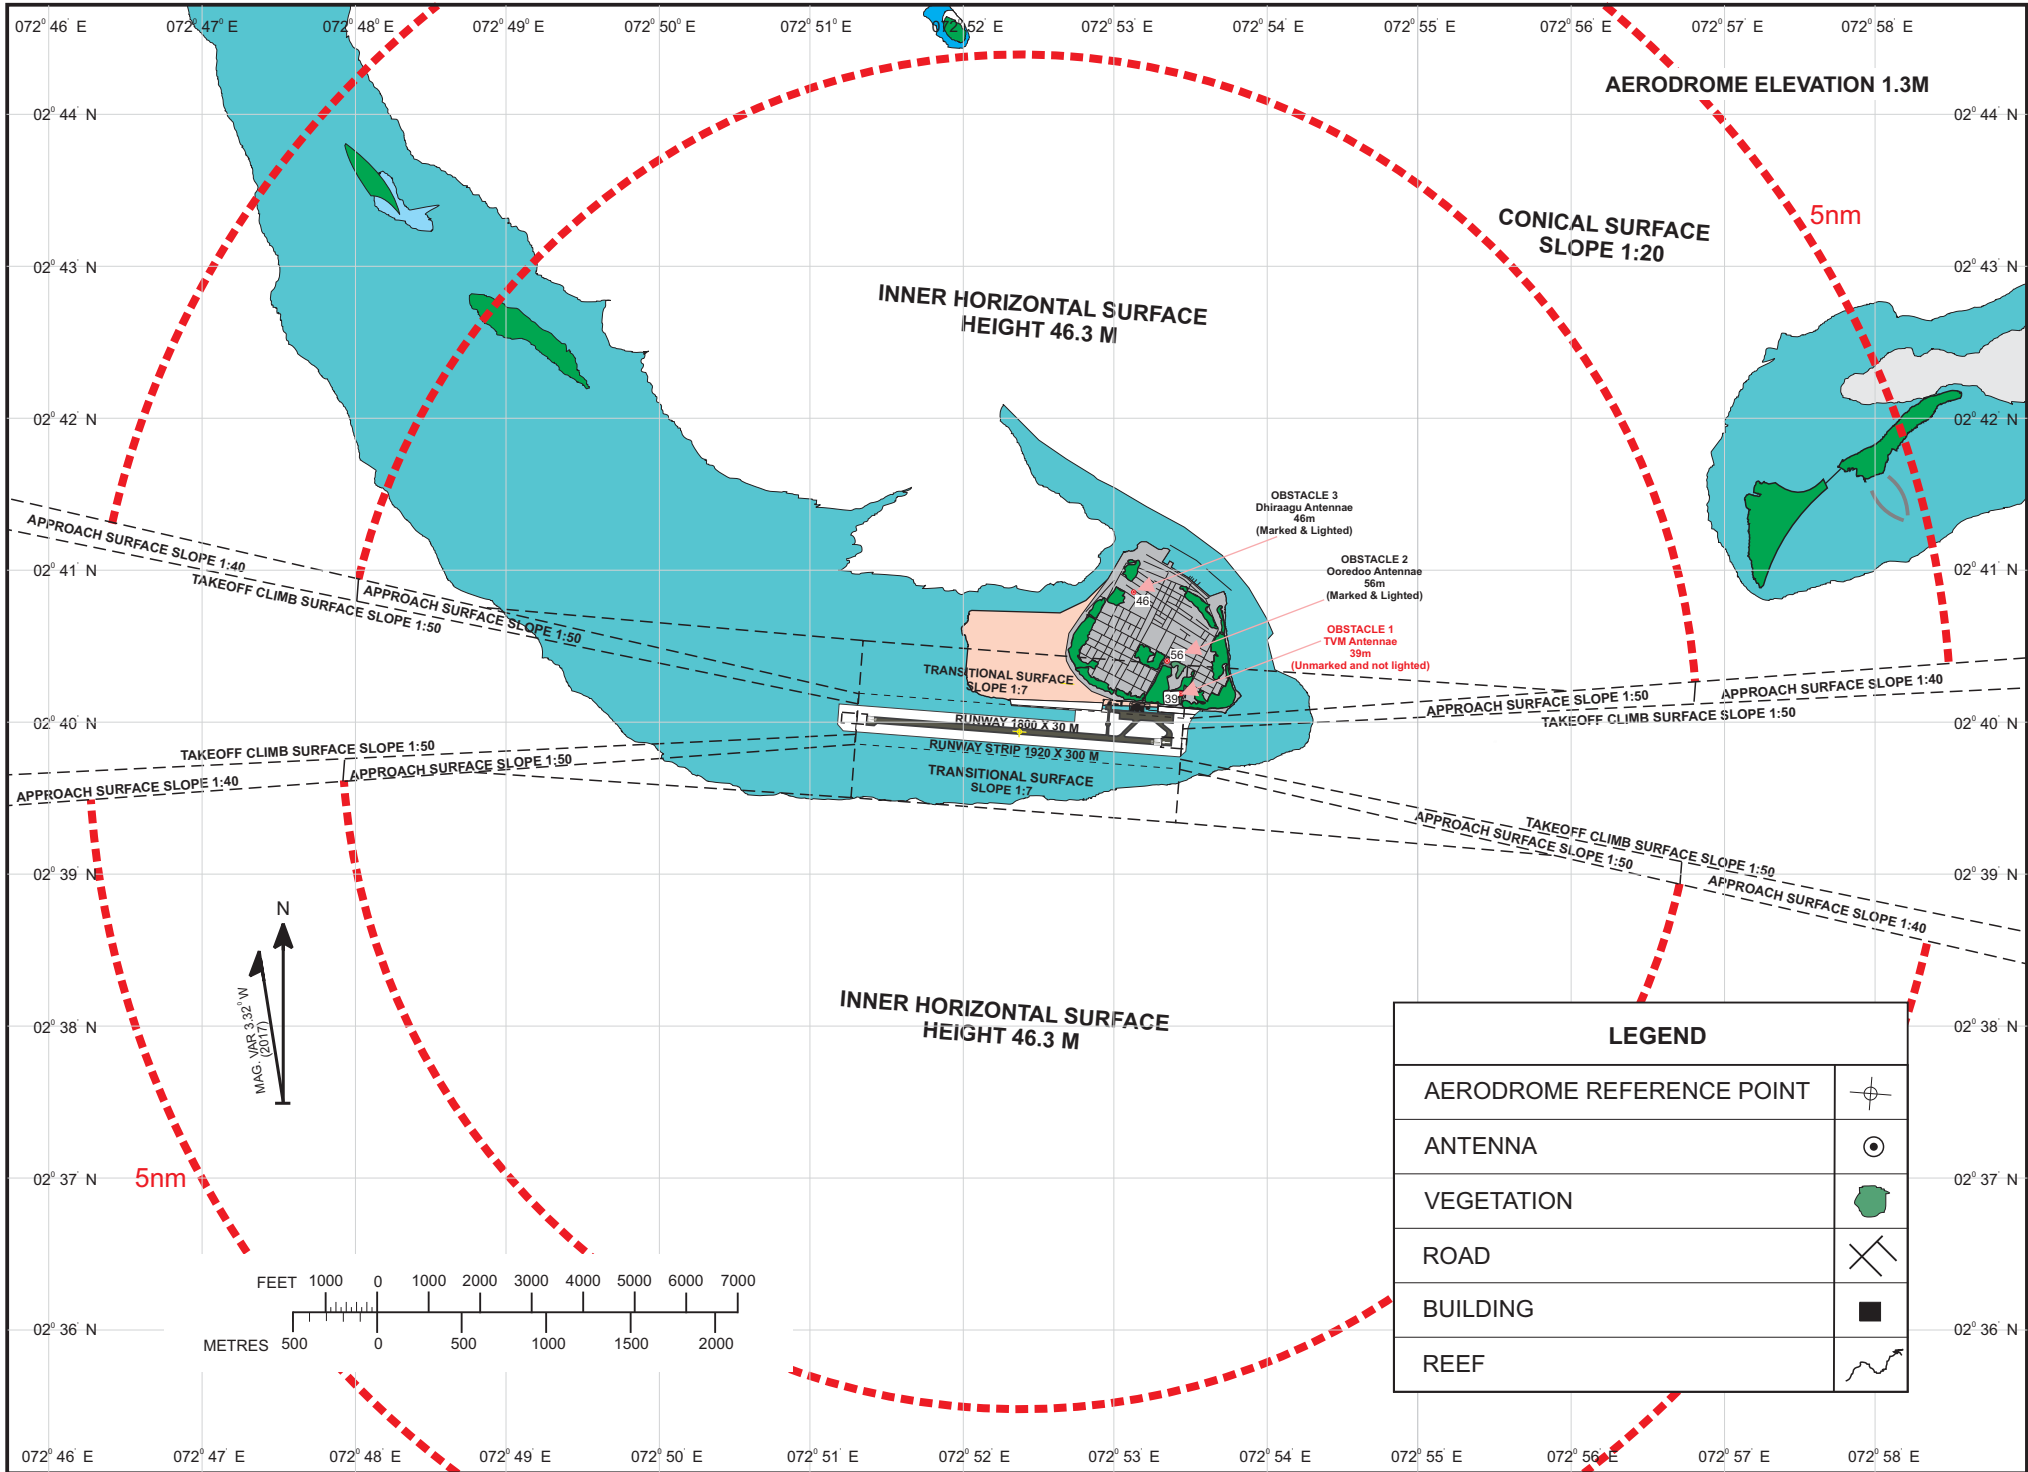

AERODROME OBSTACLE CHART TYPE B - ICAO

DHAALU AIRPORT

LEGEND	
AERODROME REFERENCE POINT	
ANTENNA	
VEGETATION	
ROAD	
BUILDING	
REEF	